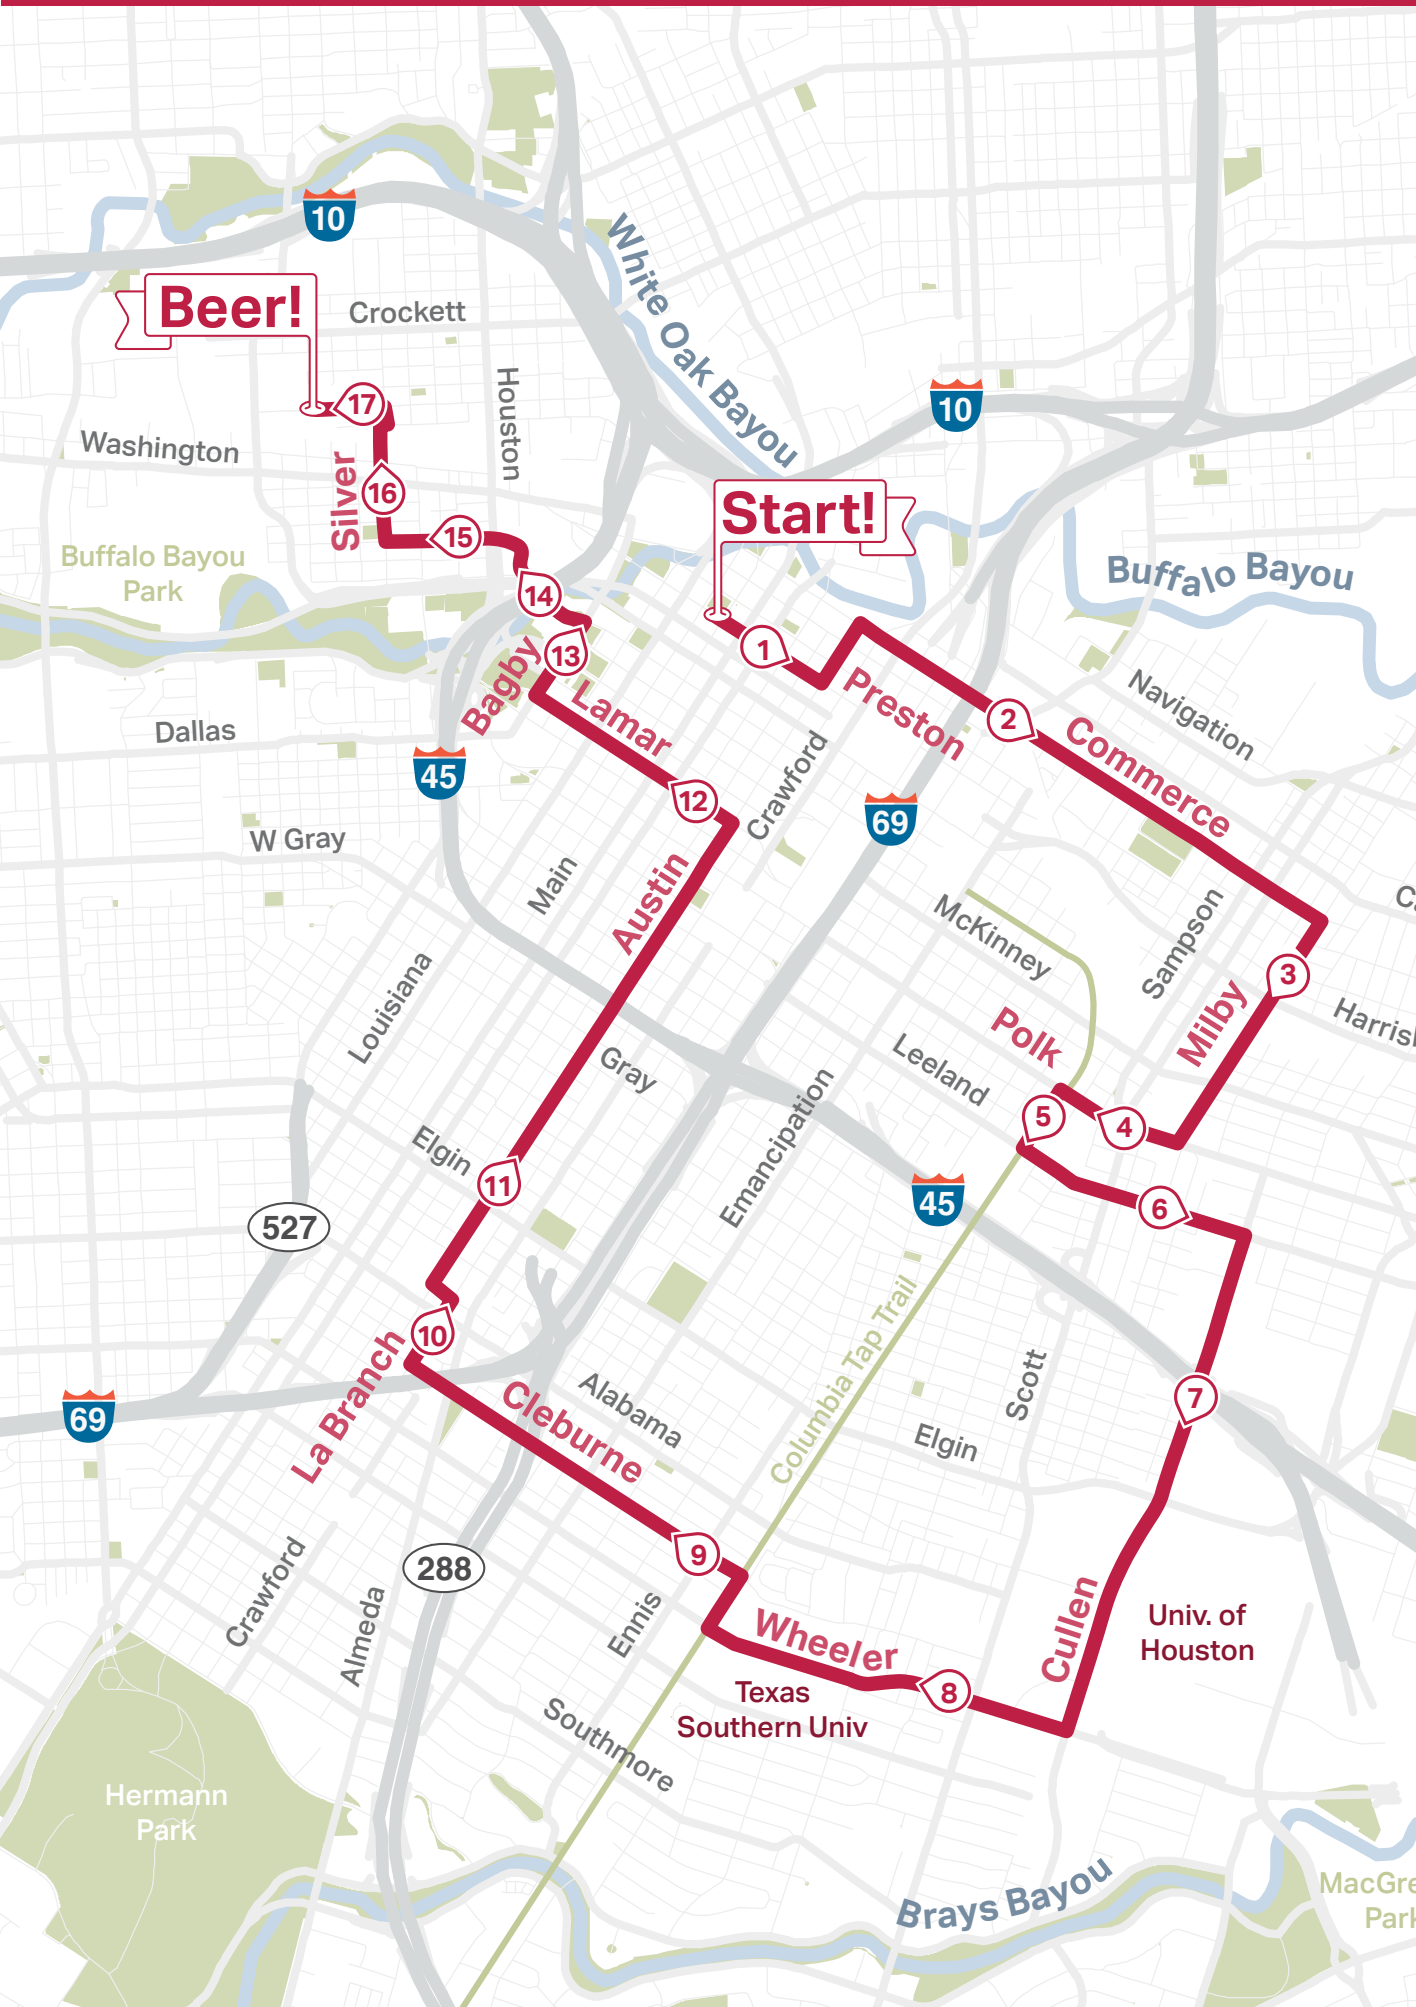

# Young Professionals in Transportation 2021 Bike Tour

## Start! KICK OFF FROM MARKET SQUARE PARK

- 1 Head east on Preston Street then take a left onto the Austin Street bike lane.
- 2 Continue east on Commerce Street into the East End.
- 3 Take a right onto Milby Street.
- 4 Take another right onto Polk Street.
- 5 Take a left onto the Columbia Tap Trail.
- 6 Take a left onto Leeland Street.
- 7 Take a right onto Cullen Boulevard toward the University of Houston.
- 8 Take a right onto Wheeler Avenue toward Texas Southern University.
- 9 Take a right onto the Columbia Tap Trail then a left onto Cleburne Street.
- 10 Continue west on Cleburne Street and then take a right onto La Branch Street.
- 11 After the light at Alabama Street, take a left into the HCC campus. Take a right onto Austin Street.
- 12 Take a left onto Lamar Street.
- 13 Take a right onto Bagby Street.
- 14 Take a left onto Capitol Street and continue on Riesner Street.
- 15 Cross the light at Houston Avenue and continue west on Lubbock Street.
- 16 Take a right onto Silver Street. Cross Washington Avenue.
- 17 Take a left onto Edwards Street.

## Beer! RECOVER AT HOLLER BREWING CO.